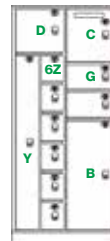

LKR-EV-2D-2E

LKR-EV-1B-2C-1F

LKR-EV-4C-1F

LKR-EV-1B-1C-2G-1F

LKR-EV-6L-1F

LKR-EV-1A-1C-2G-1B

LKR-EV-1A-1D-6P

LKR-EV-2D-1E-6P

LKR-EV-2D-12P

LKR-EV-3S-12P

LKR-EV-2F

LKR-EV-6L-2B

LKR-EV-2D-2Y-6P

LKR-EV-1D-1E

LKR-EV-2B

LKR-EV-1U-10V-2X-1F

LKR-EV-24H

LKR-EV-1H-1I-2J-1K

LKR-EV-1D-1Y-6Z

LKR-EV-1D-1Y-6Z-1C-2G-1B

LKR-EV-6T-2B

LKR-EV-1O-2L-3T-1F

LKR-EV-RF-12 (DOOR)
LKR-EV-RF-15 (DOOR)
LKR-EV-RF-18 (DOOR)

LKR-EV-RF-10-4 (DOOR)

LKR-EV-RF-6 (DOOR)

All models are 36" wide x 24" deep x 82" high with exception of **LKR-EV-1D-1E** and **LKR-EV-2B** which are 18" wide.

LOCK OPTIONS

NON PASS-THRU

Free standing lockers: evidence is both deposited and retrieved from the same self-closing doors.